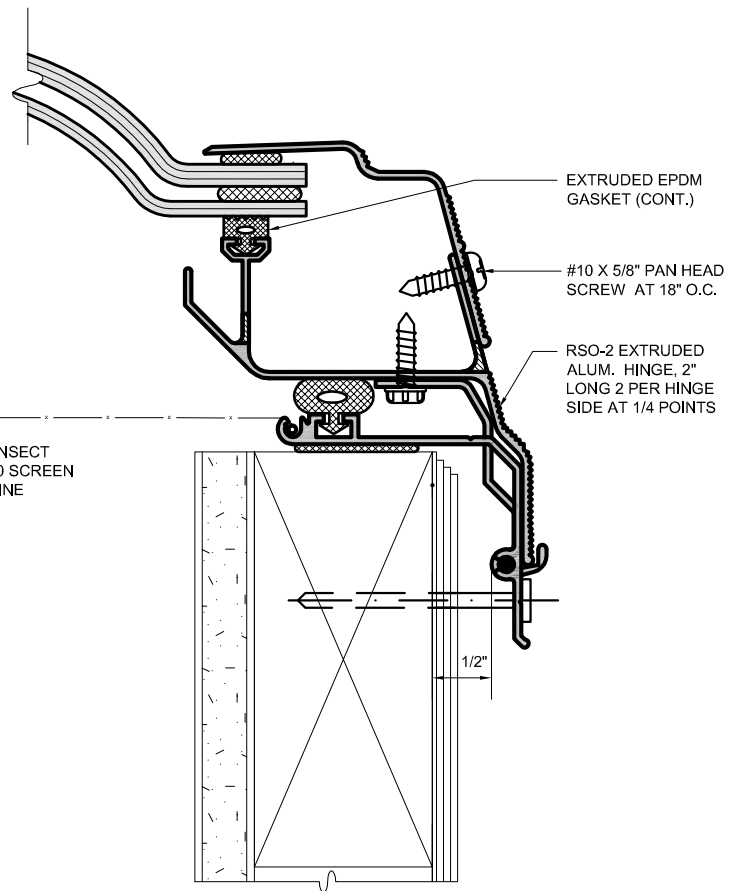

1
1

SILL @ OPERABLE SECTION

SCALE

0 1"

INSTALLATION NOTE:
 * SET SILL ON FOAM WEATHER TAPE OR NON-SETTING CAULK

FIBER GLASS INSECT SCREEN W/.090 SCREEN RETAINER SPLINE

1
1

HEAD @ OPERABLE SECTION

SCALE

0 1"